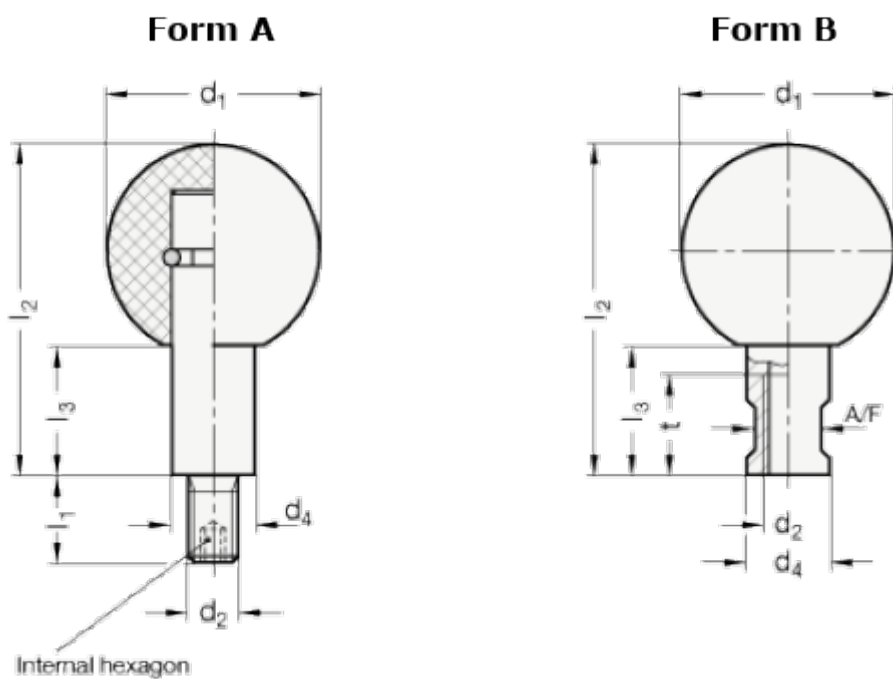

Article number: 20319232M8B

Description: E+G Revolving ball knob
GN 319.2-32-M8-B

Measures

d_1 = 32

d_2 = M8

d_3 = 13

Form = B

l_1 = 13

l_2 = 48

l_3 = 19